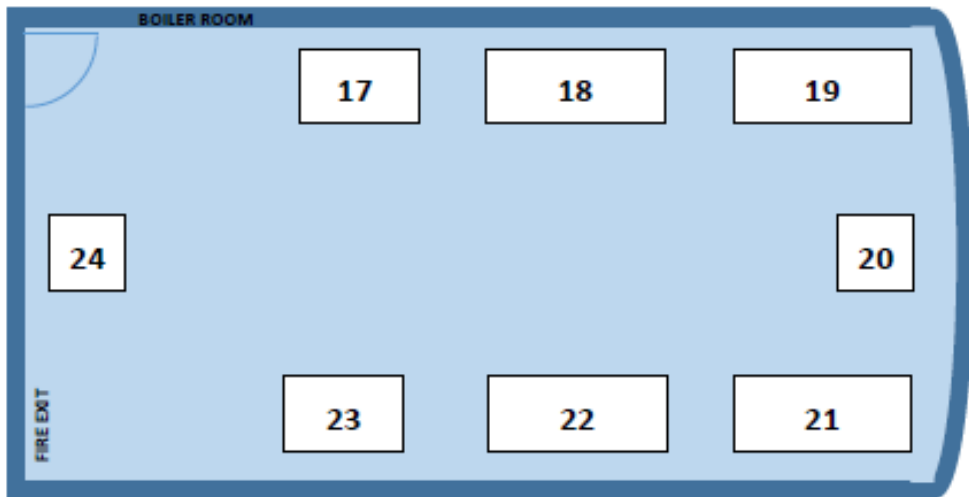

Refreshments are available in the Coombe Suite served by OSCARS

Sport and Recreation

GROUND FLOOR

Volunteering

Music and Drama

Art and Crafts

FIRST FLOOR—COOMBE SUITE

FIRST FLOOR— BRADLEY ROOM