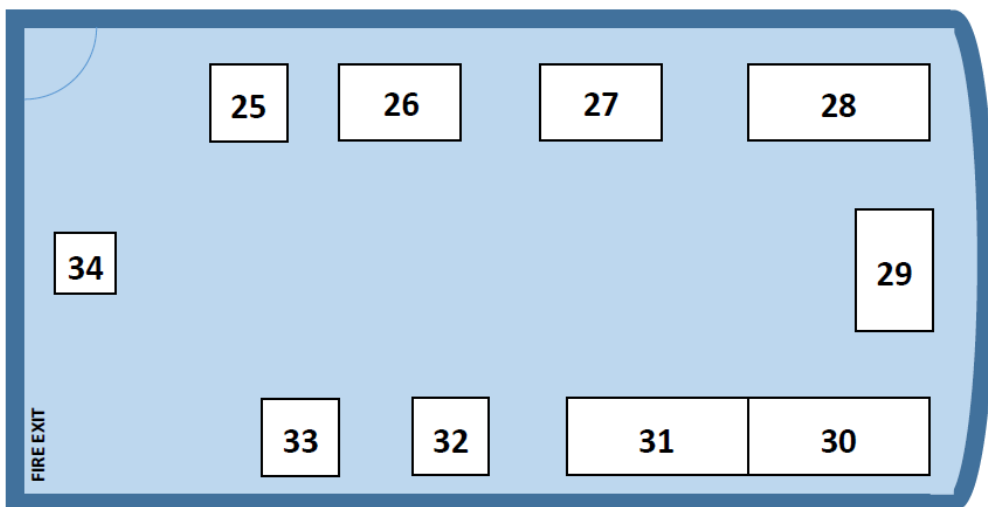

SECOND FLOOR— RUSHMIRE ROOM

Supported and Organised by
Wotton-under-Edge Town Council
www.wotton-under-edge.com