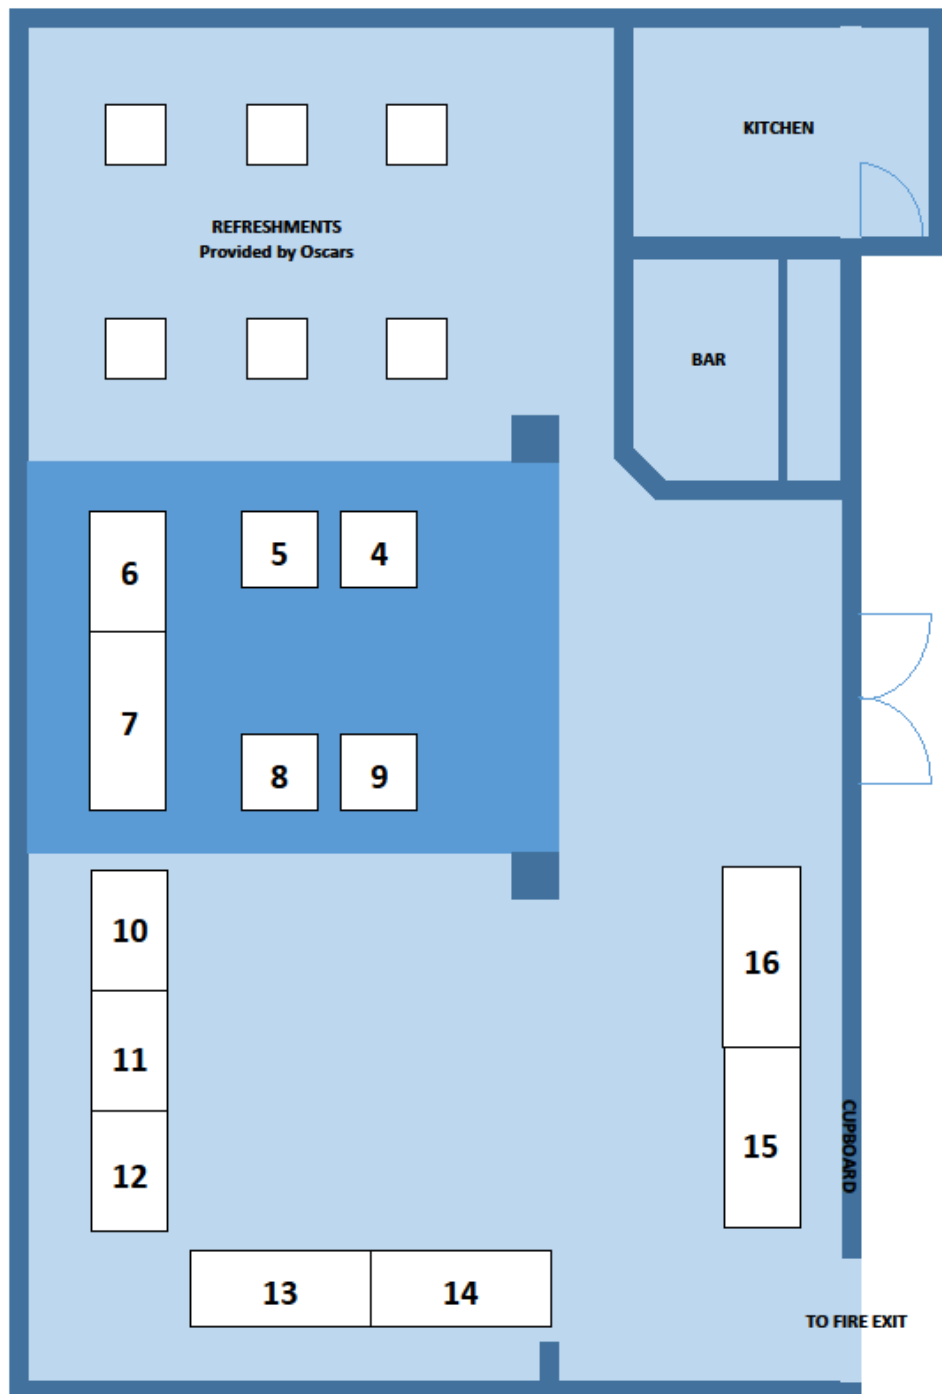

Clubs and Groups Fair

14th April 2018

The Civic Centre, Wotton-under-Edge

Groups attending and location plan

10am to 2pm

Entrance		Bradley Room	
1	Cotswold Tyndale Rotary	17	Nia Dance
2	Army Cadets	18	W-u-E Dramatic Society
3	Wotton Fair Trade Town	19	Under The Edge Arts
Coombe Suite		20	Wotton Bowls Club
4	Royal British Legion	21	Wotton Chamber of Trade
5	W-u-E Civic Society	22	Beaumont-le-Roger Society
6	Recreational Trust	23	Wotton Community Sports Foundation
7	Heritage Centre	24	Wotton Silver Band
8	Wotton Art Group	Rushmire Room	
9	Men's Probus Club	25	W-u-E Scout Group
10	Dementia Connections	26	Youth and Community Services
11	Carers Support Group	27	The Greenway Group
12	Wotton Food Bank	28	Weight Watchers
13	Wotton Community Bank	29	Wotton Lions Club
14	Citizen's Advice Bureau	30	St Mary's Church & associated groups
15	RNLI	31	
16	Tyndale Photography	32	Baptist Church
		33	The Door
		34	Tiny Tunes

Refreshments are available in the Coombe Suite served by OSCARS

Sport and Recreation

GROUND FLOOR

Volunteering

Music and Drama

Art and Crafts

FIRST FLOOR—COOMBE SUITE

FIRST FLOOR— BRADLEY ROOM

SECOND FLOOR— RUSHMIRE ROOM

Supported and Organised by
Wotton-under-Edge Town Council
www.wotton-under-edge.com