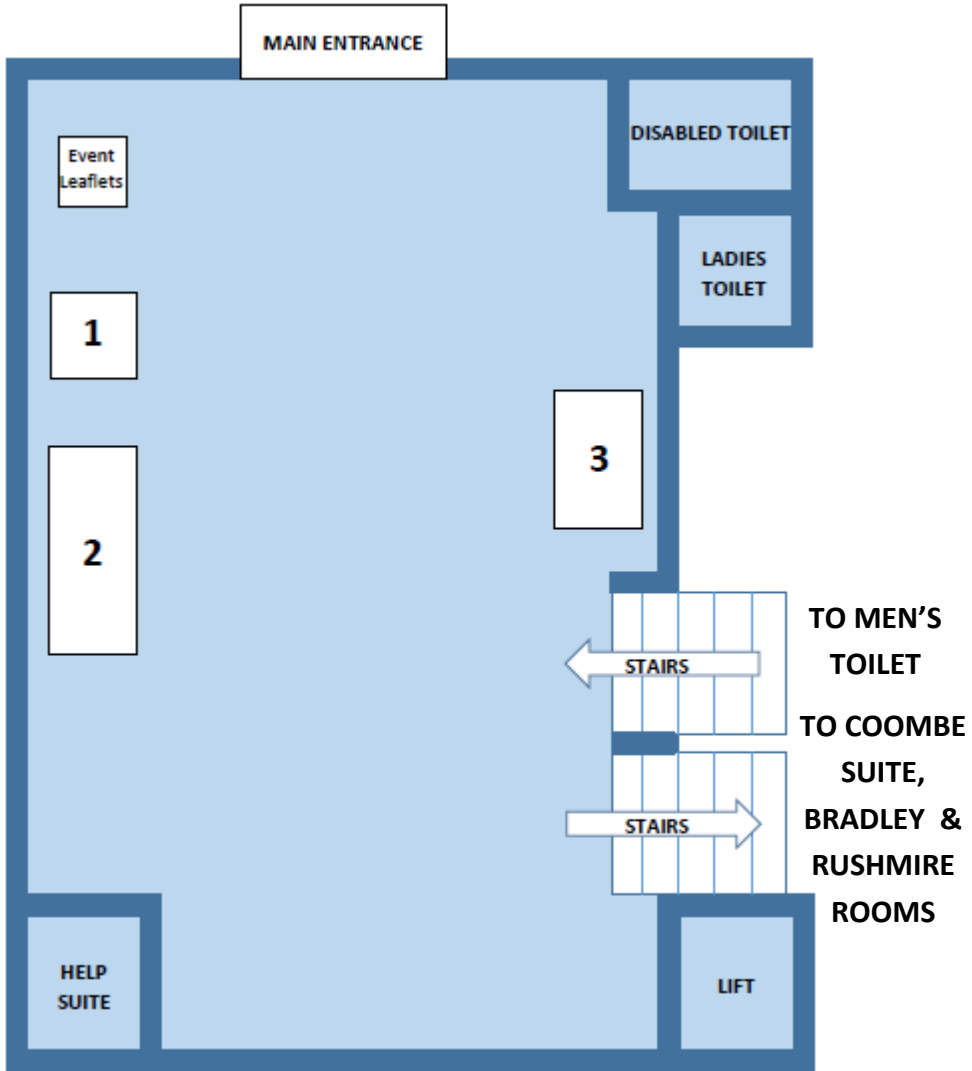

Refreshments are available in the Coombe Suite served by OSCARS

Sport and Recreation

GROUND FLOOR

Volunteering

Music and Drama

Art and Crafts

FIRST FLOOR—COOMBE SUITE

FIRST FLOOR— BRADLEY ROOM

SECOND FLOOR— RUSHMIRE ROOM

Supported and Organised by
Wotton-under-Edge Town Council
www.wotton-under-edge.com