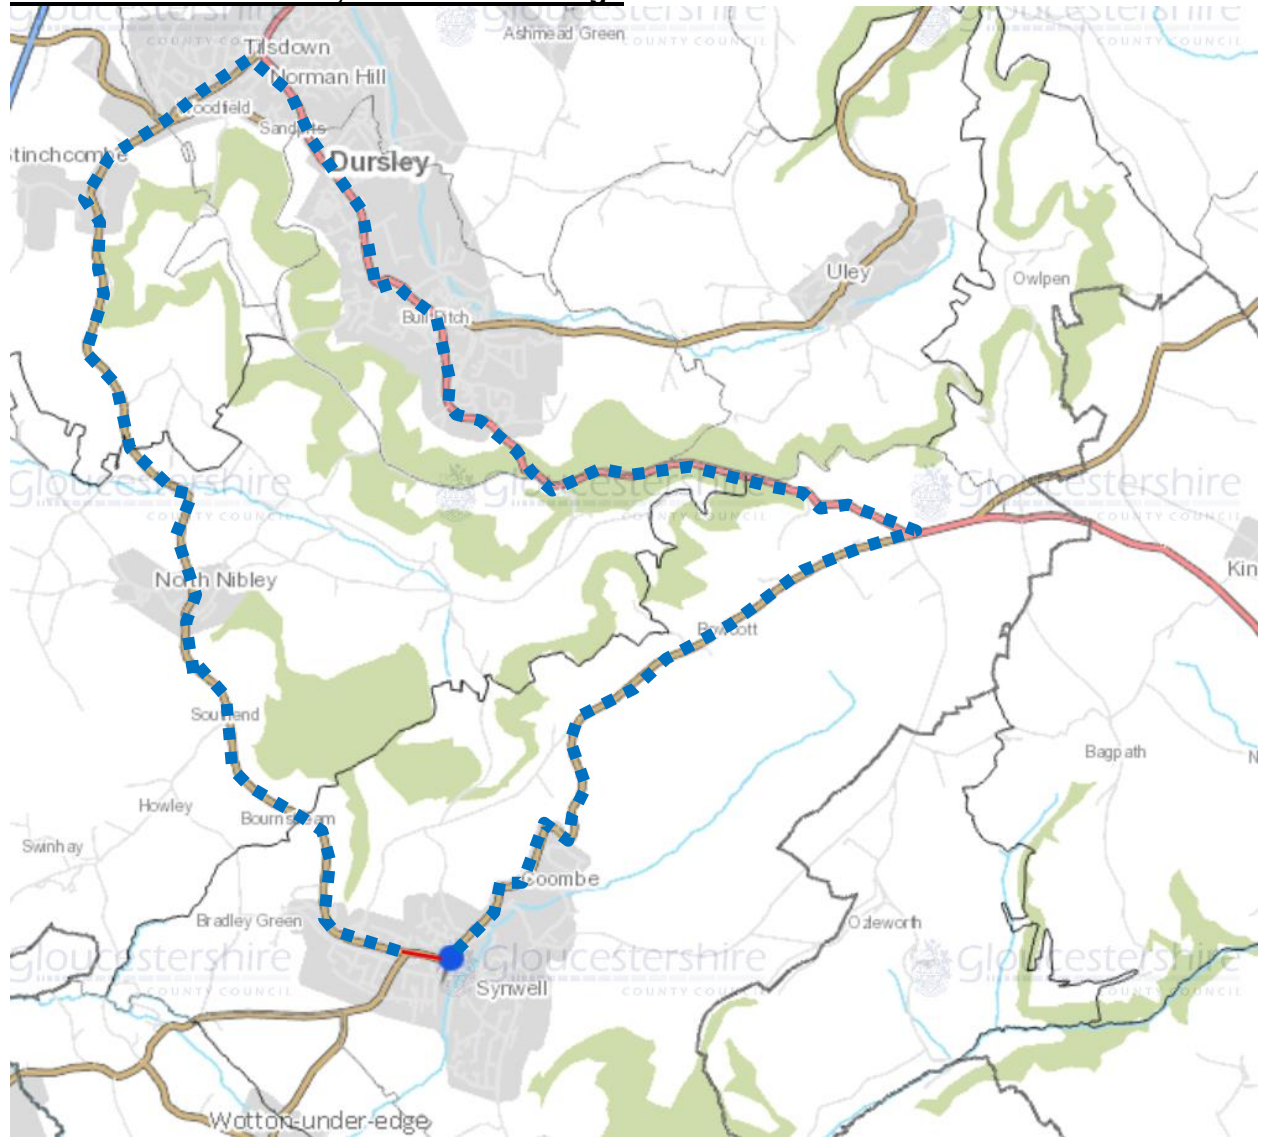

4167 – B4058 Old Town, Wotton under Edge

© Crown Copyright and database right 2017. Ordnance Survey 100019134

Road Closure 

Diversion 