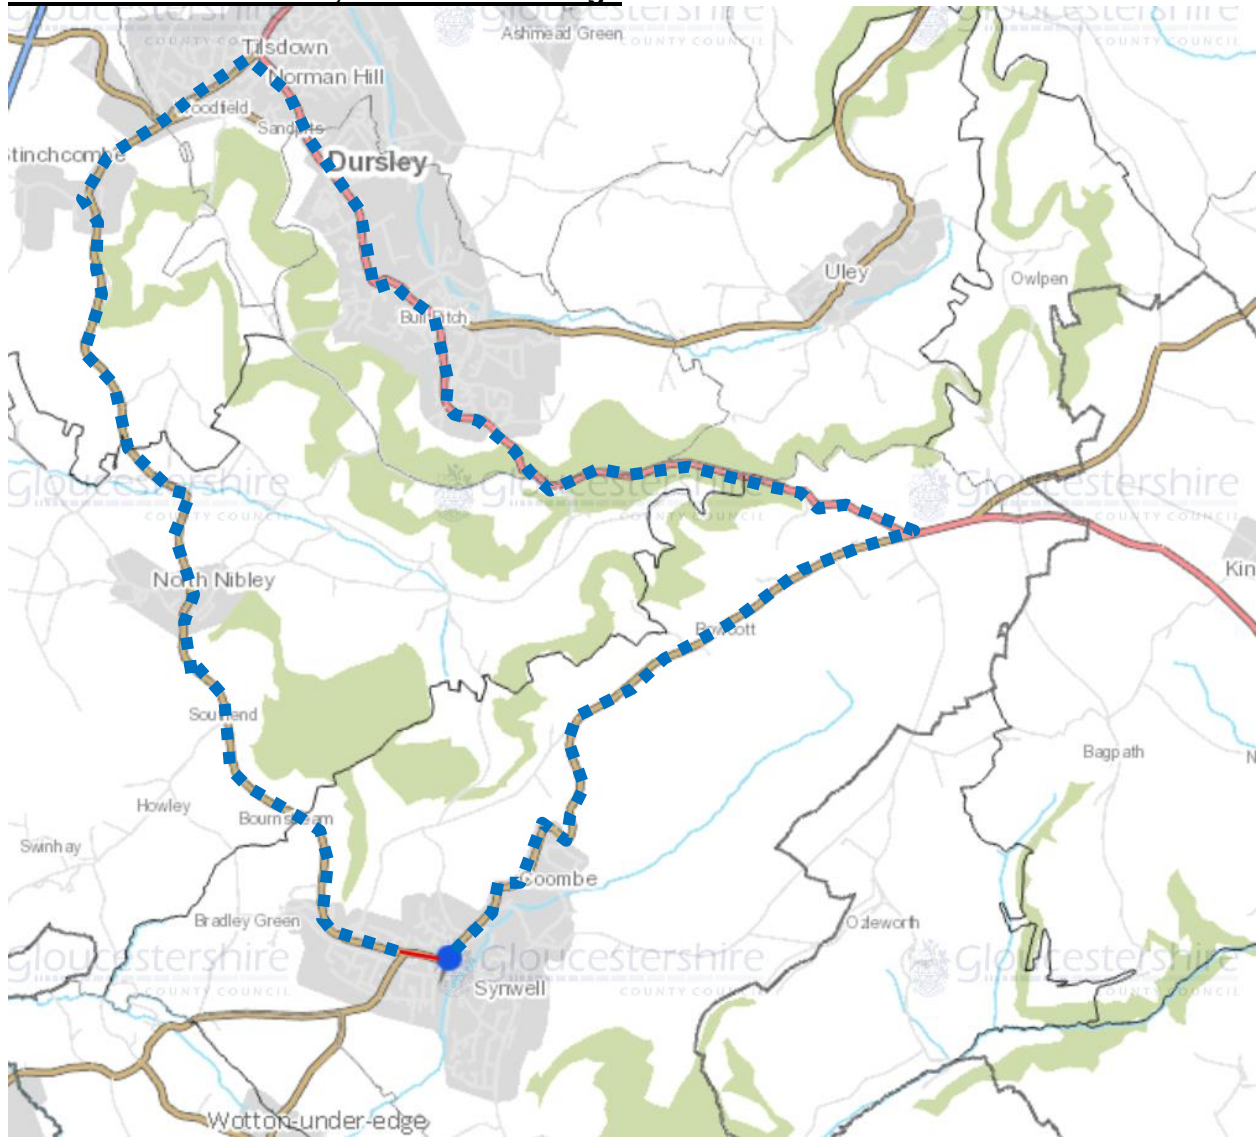

4167 – B4058 Old Town, Wotton under Edge

© Crown Copyright and database right 2017. Ordnance Survey 100019134

Road Closure 

Diversion 