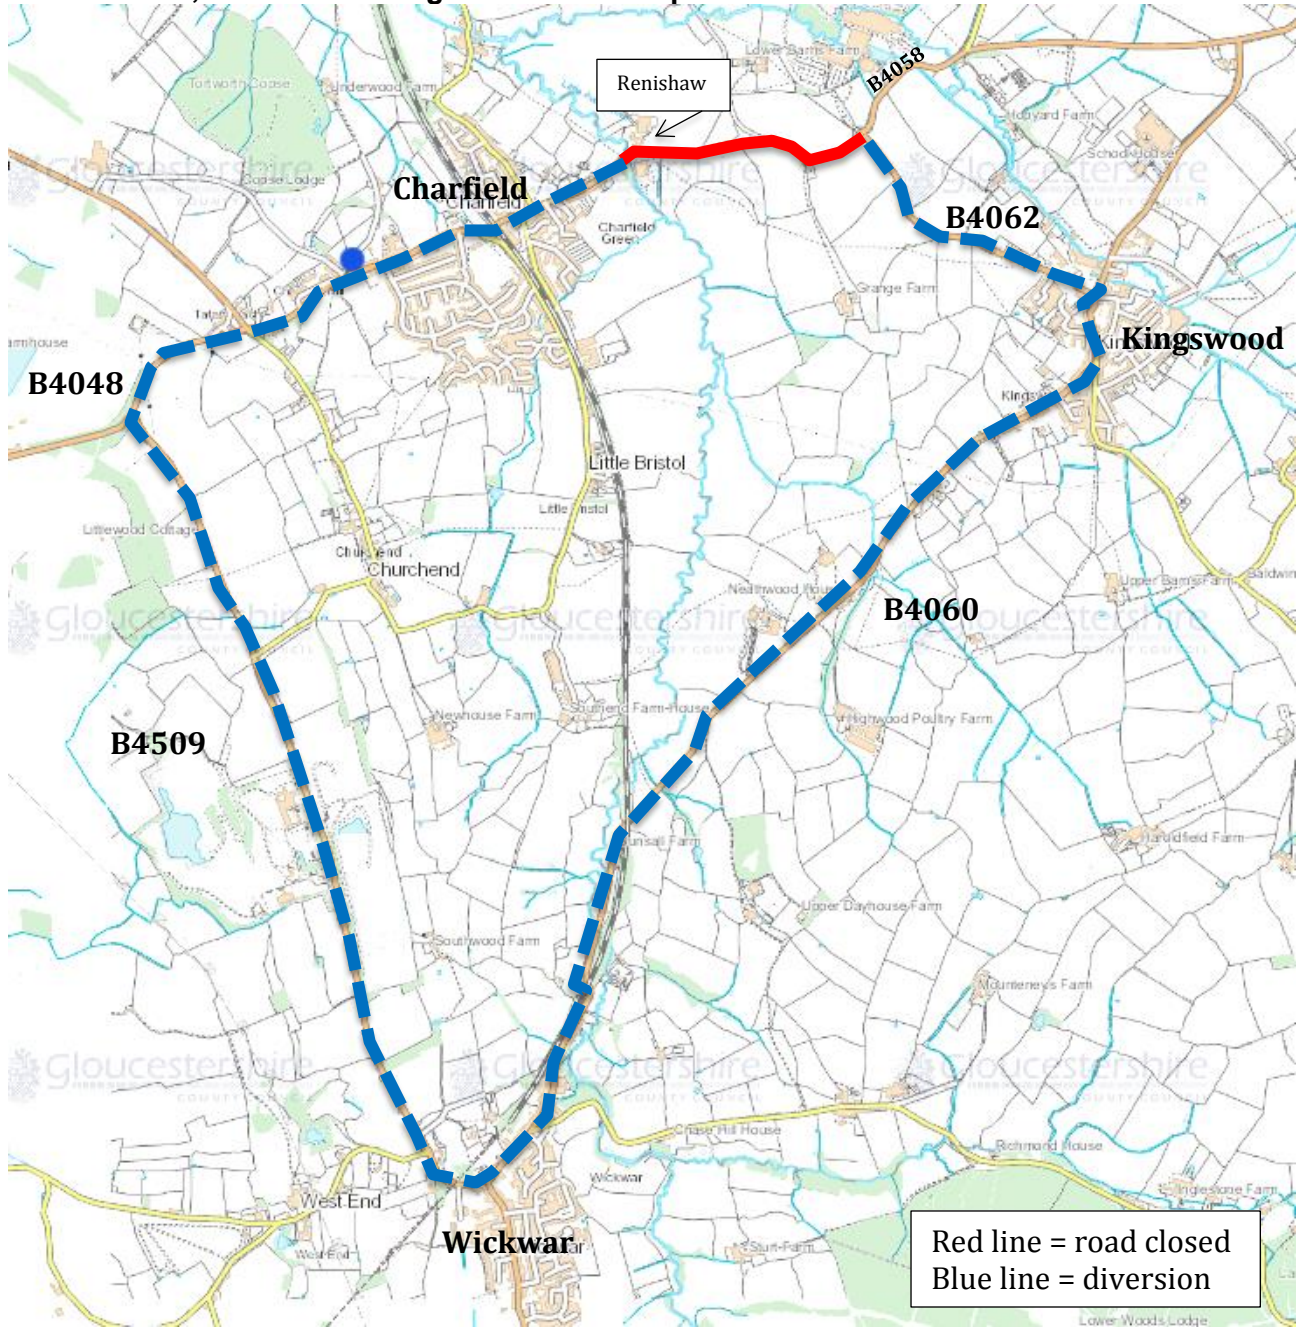

Wotton Road, Charfield to Kingswood (806453)

Dear Sir/Madam

What: Road closure for carriageway patching  
Where: Wotton Road, Charfield to Kingswood – see attached for details of the exact location  
When: 10<sup>th</sup> to 11<sup>th</sup> December from 0730 to 1800 daily

On behalf of Gloucestershire County Council, we will shortly be patching sections of carriageway at the above location to repair localised faults and improve the condition of the road.

To ensure the safety of road users and our workforce, it is necessary for us to close the road to through traffic because of the road width and machinery that will be used. Overleaf is a map showing the extents of the road closure and diversion route.

### Local access

We will be patching in multiple locations along the stretch of road marked in red on the map overleaf. We will have a gateman at each end to manage access for residents when it is safe to do so. However please be prepared to use diversion route if access cannot be safely granted.

## Wotton Road, Charfield to Kingswood – site map

© Crown Copyright and database right 2019. Ordnance Survey 100019134